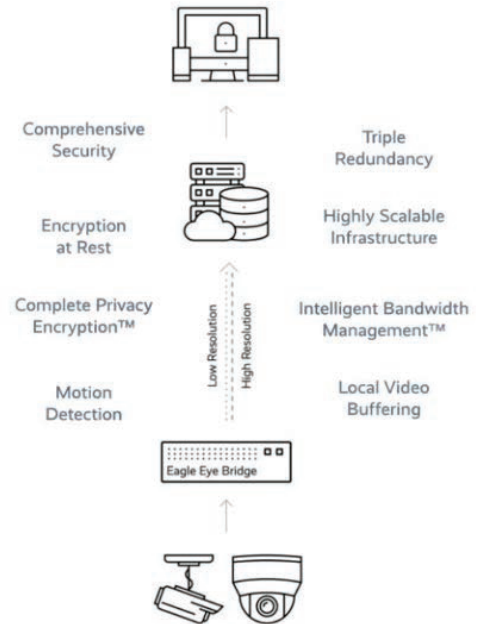

CLOUD VIDEO SURVEILLANCE

Wachter and Eagle Eye Solutions

Protect Your Business with Cloud Video Surveillance

Wachter is pleased to join forces with Eagle Eye Networks, equipping you and your business with cloud video surveillance that takes the hassle out of installation. Retaining footage on our Cloud Storage System not only guarantees ease-of-access when needed but also offers dynamic retention plans - enabling organizations to store their data securely for any desired duration!

Why Customers Choose Wachter:

- Technical Expertise
- IP and Non-IP Systems
- Cameras Install and Procurement
- Access Control
- Video Analytics
- Cloud Hosted Video
- Solution Planning and Design
- Project Management
- ISO Certified Staging Facility
- Installation and Implementation
- Video Analytics
- Cloud Hosted Video

CMR Features

Network Features

- Automatic Network Configuration
- Secure Camera Network (dual network ports)
- No Inbound Connections Needed

Management Features

- Remote Management
- Automatic Camera Discovery
- Automatic Camera Configuration
- Advanced Motion Detection

Wachter Networks Camera Kit:

Camera Package(s)

Kit Includes: (1) 4 POE port 325 or 6/8 port Cloud Managed Video recorder (CMVR). (4,6 or 8)EEN 4MP indoor /outdoor Dome, 2.7-13.5 moto lens.

Description	Part Number	30 Day Cloud Service	4K Resolution	1 Yr Plan	2 Yr Plan	3 Yr Plan
4 Camera System	EEN-SBVMs-4-00X	Eagle Eye	Indoor/Outdoor	\$2,521	\$3,295	\$4,038
6 Camera System	EEN-SBVMs-6-00X	Eagle Eye	Indoor/Outdoor	\$3,402	\$4,435	\$5,422
8 Camera System	EEN-SBVMs-8-00X	Eagle Eye	Indoor/Outdoor	\$4,020	\$5,313	\$6,543