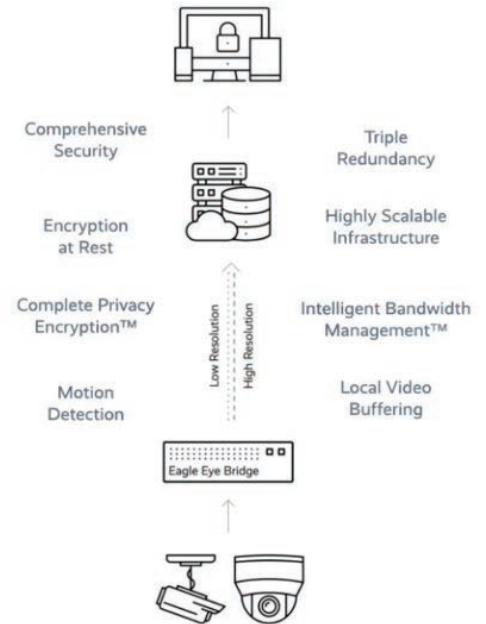

CLOUD VIDEO SURVEILLANCE

Wachter and Eagle Eye Solutions

Protect Your Business with Cloud Video Surveillance

Wachter is pleased to join forces with Eagle Eye Networks, equipping you and your business with cloud video surveillance that takes the hassle out of installation. Retaining footage on our Cloud Storage System not only guarantees ease-of-access when needed but also offers dynamic retention plans - enabling organizations to store their data securely for any desired duration!

Why Customers Choose Wachter:

- Technical Expertise
- IP and Non-IP Systems
- Cameras Install and Procurement
- Access Control
- Video Analytics
- Cloud Hosted Video
- Solution Planning and Design
- Project Management
- ISO Certified Staging Facility
- Installation and Implementation
- Video Analytics
- Cloud Hosted Video

CMR Features

Network Features

- Automatic Network Configuration
- Secure Camera Network (dual network ports)
- No Inbound Connections Needed

Management Features

- Remote Management
- Automatic Camera Discovery
- Automatic Camera Configuration
- Advanced Motion Detection

Wachter Networks Camera Kit:

Camera Package(s)

Kit Includes: (1) 4 POE port 325 or 6/8 port Cloud Managed Video recorder (CMVR).
(4,6 or 8)EEN 4MP indoor /outdoor Dome, 2.7-13.5 moto lens.

Description	Part Number	30 Day Cloud Service	4K Resolution	1 Yr Plan	2 Yr Plan	3 Yr Plan
4 Camera System	325 Cloud Managed Recorder W/POE EEN-SBVMs-4-00X	Eagle Eye	Indoor/Outdoor	\$2,521	\$3,295	\$4,038
6 Camera System	323 Cloud Managed Recorder W/POE EEN-SBVMs-6-00X	Eagle Eye	Indoor/Outdoor	\$3,402	\$4,435	\$5,422
8 Camera System	323 Cloud Managed Recorder W/POE EEN-SBVMs-8-00X	Eagle Eye	Indoor/Outdoor	\$4,020	\$5,313	\$6,543