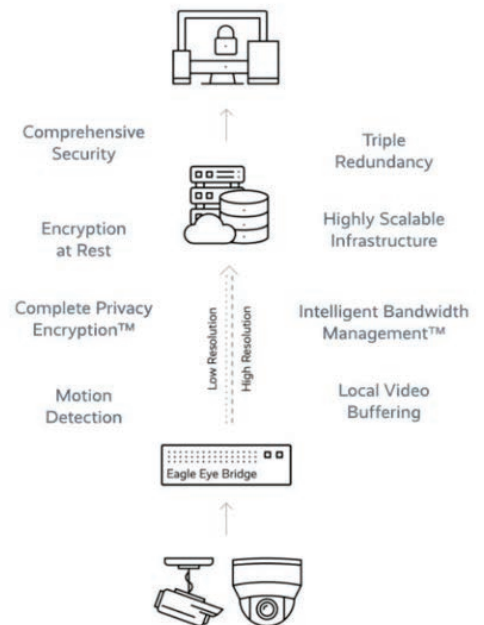

CLOUD VIDEO SURVEILLANCE

Wachter and Eagle Eye Solutions

Protect Your Business with Cloud Video Surveillance

Wachter is pleased to join forces with Eagle Eye Networks, equipping you and your business with cloud video surveillance that takes the hassle out of installation. Retaining footage on our Cloud Storage System not only guarantees ease-of-access when needed but also offers dynamic retention plans - enabling organizations to store their data securely for any desired duration!

Why Customers Choose Wachter:

- Technical Expertise
- IP and Non-IP Systems
- Cameras Install and Procurement
- Access Control
- Video Analytics
- Cloud Hosted Video
- Solution Planning and Design
- Project Management
- ISO Certified Staging Facility
- Installation and Implementation
- Video Analytics
- Cloud Hosted Video

CMR Features

Network Features

- Automatic Network Configuration
- Secure Camera Network (dual network ports)
- No Inbound Connections Needed

Management Features

- Remote Management
- Automatic Camera Discovery
- Automatic Camera Configuration
- Advanced Motion Detection

Wachter Networks Camera Kit:

Camera Package(s)

Kit Includes: (1) 4 POE port 325 or 6/8 port Cloud Managed Video recorder (CMVR). (4,6 or 8)EEN 4MP indoor /outdoor Dome, 2.7-13.5 moto lens.

Description	Part Number	30 Day Cloud Service	4K Resolution	1 Yr Plan	2 Yr Plan	3 Yr Plan
4 Camera System	EEN-SBVMs-4-00X	Eagle Eye	Indoor/Outdoor	\$2,521	\$3,295	\$4,038
6 Camera System	EEN-SBVMs-6-00X	Eagle Eye	Indoor/Outdoor	\$3,402	\$4,435	\$5,422
8 Camera System	EEN-SBVMs-8-00X	Eagle Eye	Indoor/Outdoor	\$4,020	\$5,313	\$6,543